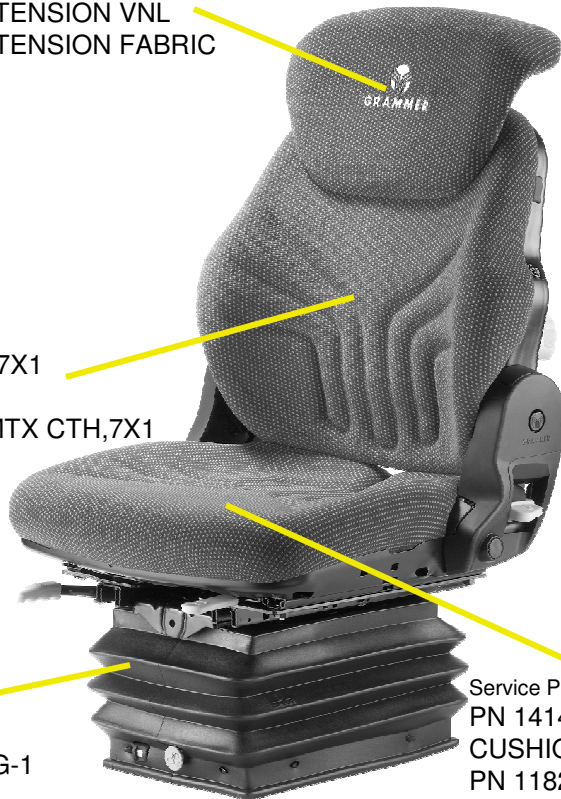

MSG93/721

PN 1219873 DRV SEAT,MSG93/721,12V BLK VNL,PKG-2
PN 1219869 DRV SEAT,MGS93/721,12V MTX CTH PKG-2

Options:

PN 1072516 BACKREST EXTENSION VNL
PN 1053033 BACKREST EXTENSION FABRIC

Service Parts:

PN 141730
CUSHION KIT,BACK,BLK VNL,7X1
PN 1182567
CUSHION KIT,BACK,BLK/GY MTX CTH,7X1

Service Parts:

PN 1225983
SUSPENSION MSG93 12V PKG-1

Service Parts:

PN 141497
CUSHION KIT,SEAT,BLK VNL,72X
PN 1182566
CUSHION KIT,SEAT,BLK/GY MTX CTH,72X

OPTIONS:

PN 902133 SEATBELT KIT,RETRACTABLE
PN 142259 LITERATURE BOX KIT

PN 1026778 ARMREST KIT,A80/380,LH
PN 1026779 ARMREST KIT,A80/380,RH

SERVICE KITS:

PN 132697 SLIDE RAIL LS.
PN 1088780 COVER LS.RAL9005
PN 140678 LUMBAR SUPPORT CPL.
PN 1205878 SEAT TOP,S721,BLK/GY MTX CTH,PKG-3

PN 1091356 ADJUSTMENT SLIDE RS.
PN 1088782 COVER RS.RAL9005
PN 1205876 SEAT TOP,S721,BLK VNL