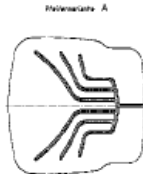

Backrest Height

- 0 = short (380 - 420 mm) *SHELL*
- 2 = high (> 520 mm) *HIGH BACK*
- 1 = medium (450 mm) *LOW BACK*

72X SEAT CUSHIONS ARE INTERCHANGEABLE WITH 73X SEAT CUSHIONS

CUSHIONS for 731 SEAT TOP

700 SERIES Cushion Designations:

NO CUTOUT

CUTOUT FOR Seat Depth & Tilt

BLACK CLOTH – Back & Seat Cushions

- PN 1016877 CUSHION KIT, BACK, BLK CLOTH, 7X1
- PN 140976 CUSHION KIT, SEAT, BLK CLOTH, 73X
- PN 142268 CUSHION KIT, SEAT, BLK CLOTH, CO, 73X (cutout for seat depth & tilt)