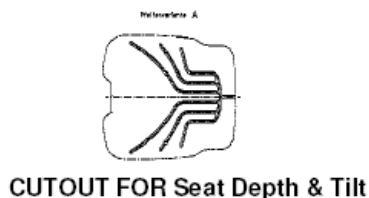

CUSHIONS for 721 SEAT TOP

700 SERIES Cushion Designations:

BLACK CLOTH – Back & Seat Cushions

- PN 1016877 CUSHION KIT, BACK, BLK CLOTH, 7X1
- PN 140852 CUSHION KIT, SEAT, BLK CLOTH, 72X
- PN 141254 CUSHION KIT, SEAT, BLK CLOTH, CO, 72X (cutout for seat depth & tilt)