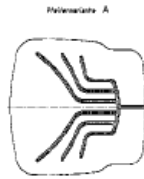

CUSHIONS for 741 SEAT TOP

700 SERIES Cushion Designations:

7
4
1

4 = extra wide (> 540 mm)
1 = medium (450 mm)

NO CUTOUT