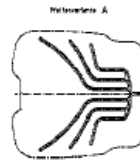

Backrest Height

- 0 = short (380 - 420 mm) *SHELL*
- 2 = high (> 520 mm) *HIGH BACK*
- 1 = medium (450 mm) *LOW BACK*

72X SEAT CUSHIONS ARE INTERCHANGEABLE WITH 73X SEAT CUSHIONS

CUSHIONS for 731 SEAT TOP

700 SERIES Cushion Designations:

NO CUTOUT

CUTOUT FOR Seat Depth & Tilt

BLACK CLOTH – Back & Seat Cushions

- PN 1016877 CUSHION KIT, BACK, BLK CLOTH, 7X1
- PN 140976 CUSHION KIT, SEAT, BLK CLOTH, 73X
- PN 142268 CUSHION KIT, SEAT, BLK CLOTH, CO, 73X (cutout for seat depth & tilt)