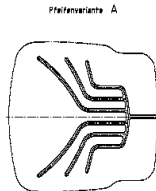

CUSHIONS for 722 & 732 SEAT TOP

700 SERIES Cushion Designations:

7 2 2

2 = medium (450 – 495 mm)
2 = high (> 520 mm)

7 3 2

3 = wide (496 – 540 mm)
2 = high (> 520 mm)

NO CUTOUT

CUTOUT FOR Seat Depth & Tilt