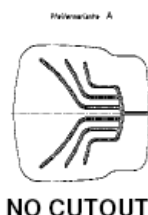

CUSHIONS for 721 SEAT TOP

700 SERIES Cushion Designations:

BLACK CLOTH – Back & Seat Cushions

- PN 1016877 CUSHION KIT, BACK, BLK CLOTH, 7X1
- PN 140852 CUSHION KIT, SEAT, BLK CLOTH, 72X
- PN 141254 CUSHION KIT, SEAT, BLK CLOTH, CO, 72X (cutout for seat depth & tilt)