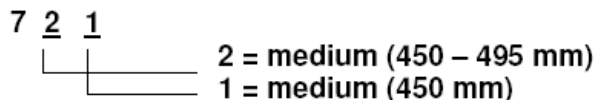

CUSHIONS for 721 SEAT TOP

700 SERIES Cushion Designations:

BLACK CLOTH – Back & Seat Cushions

- PN 1016877 CUSHION KIT, BACK, BLK CLOTH, 7X1
- PN 140852 CUSHION KIT, SEAT, BLK CLOTH, 72X
- PN 141254 CUSHION KIT, SEAT, BLK CLOTH, CO, 72X (cutout for seat depth & tilt)